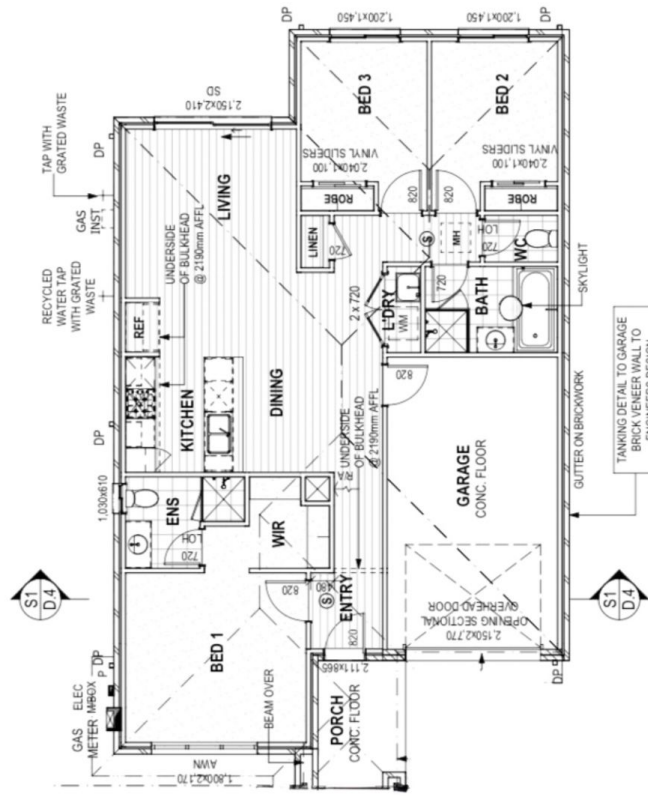

Alex Doguluer
0434342390

66 Woodman Circuit, Wollert

All information about this property has been provided to Luxe Properties by third parties.
Luxe Properties has not verified the information and does not warrant its accuracy or completeness.
Parties should make and rely on their own enquiries in relation to this property.